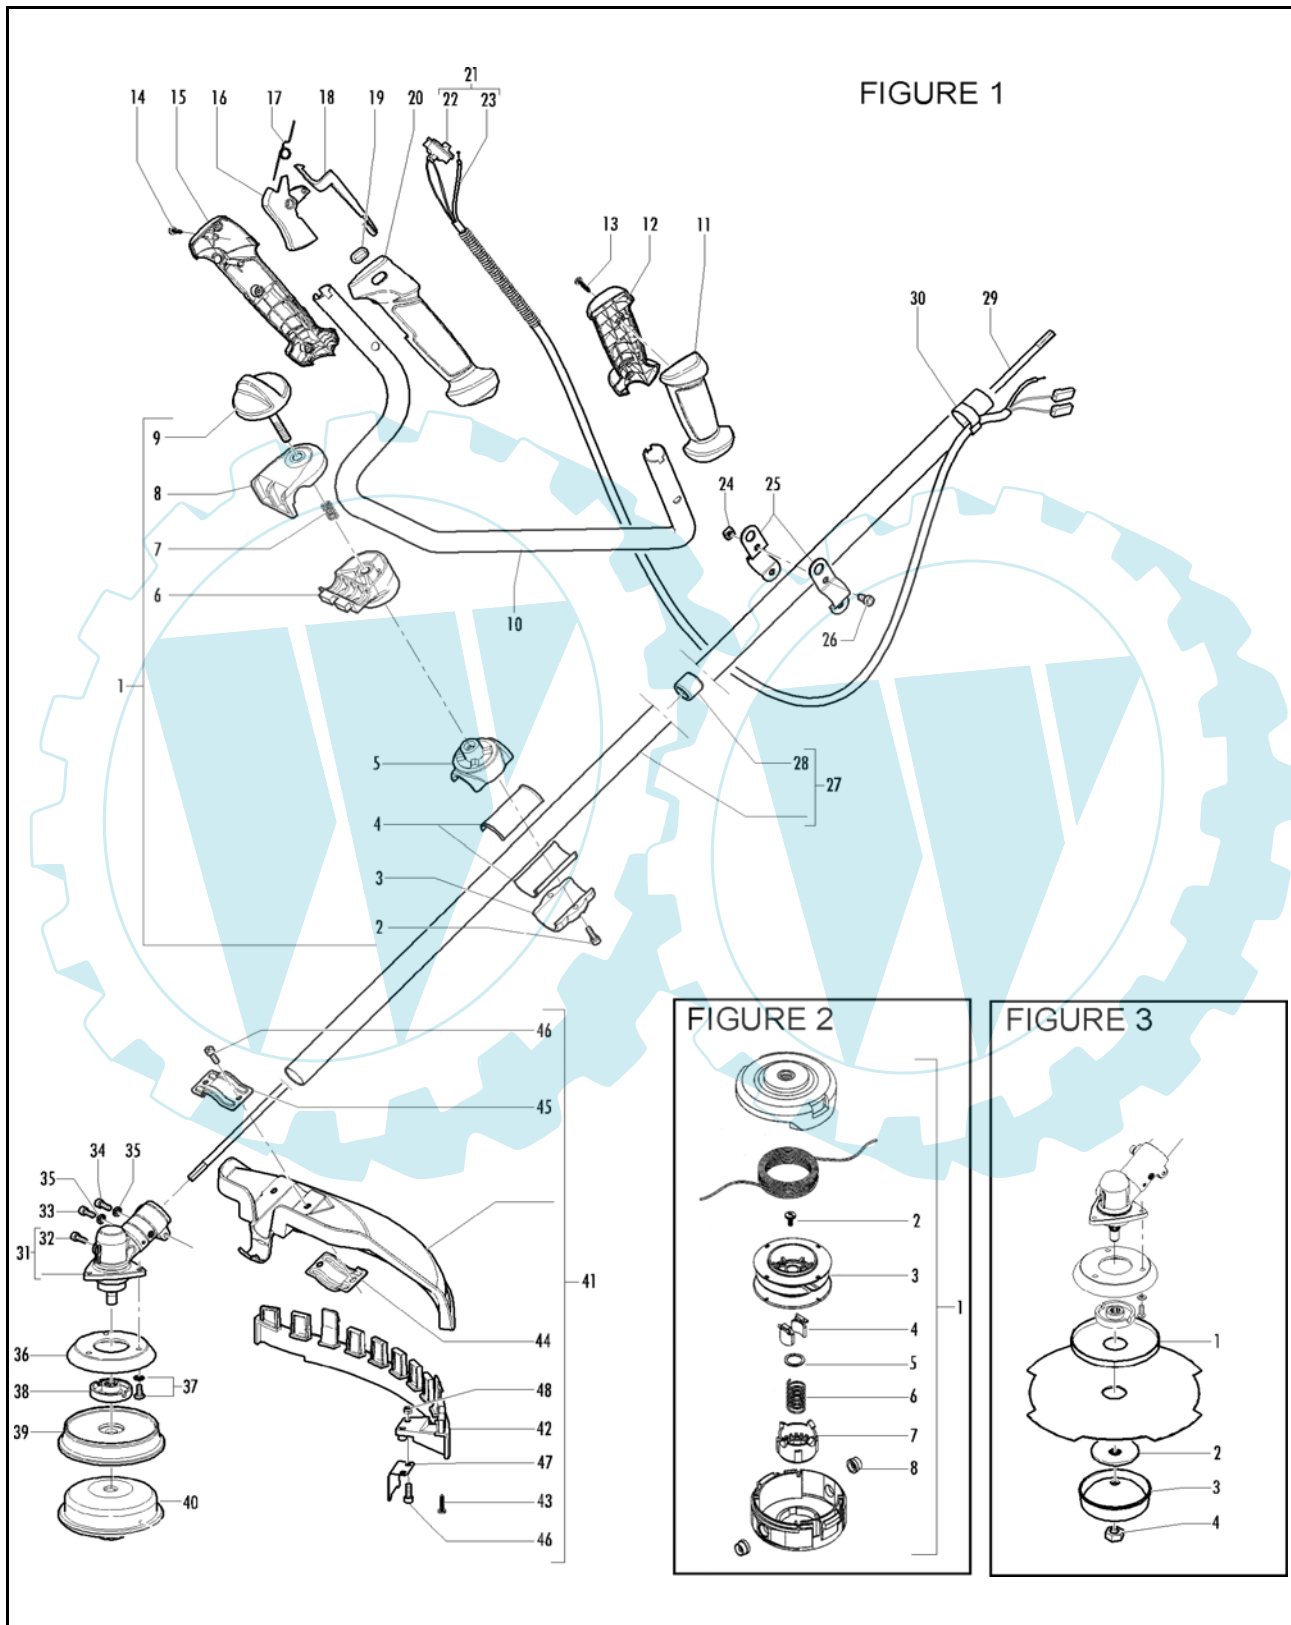

 **The Electrolux Group. The world's No.1 choice.**

 **The Electrolux Group. The world's No.1 choice.**

Item P/N McC P/N ELX Qty DESCRIPTION

Item P/N McC P/N ELX Qty DESCRIPTION

FIGURE 1

1	242902	538242902	1	clamp assy
2	• 235806	538235806	2	screw M5x20
3	• 242900	538242900	1	lower shaft clamp
4	• 241684	538241684	2	plastic clamp
5	• 243122	538243122	1	upper shaft clamp
6	• 242897	538242897	1	lower double handle clamp
7	• 242901	538242901	1	spring
8	• 242898	538242898	1	upper double handle clamp
9	• 242917	538242917	1	knob + screw M8x65
10	242249	538242249	1	handle bar
11	242536	538242536	1	left handle (1/2)
12	242535	538242535	1	right handle (1/2)
13	240862	538240862	1	screw 4x18
14	240862	538240862	3	screw 4x18
15	242533	538242533	1	right handle (1/2)
16	242537	538242537	1	throttle trigger
17	242540	538242540	1	trigger spring
18	242538	538242538	1	safety trigger
19	242648	538242648	1	cap
20	242534	538242534	1	left handle (1/2)
C 21	242930	538242930	1	wires assy
C 22	• 242439	538242439	1	switch
C 23	• 243061	538243061	1	throttle cable
24	236642	538236642	2	nut M6
25	228152	538228152	2	harness ring
26	235911	538235911	2	screw M6x12
C 27	242442	538242442	1	shaft ass'y
C 28	• 228192	538228192	5	bushing ass'y
C 29	240486	538240486	1	drive shaft
31	242728	538242728	1	gear box
32	• 240151	538240151	1	screw M8x10
33	235802	538235802	1	screw 5x14
34	235803	538235803	1	screw 5x25
35	236529	538236529	2	split washer
36	242729	538242729	1	flange adapter
37	240688	538240688	3	screw M5 and washer
A 38	242815	538242815	1	flange
B 39	242823	538242823	1	spacer
A 40		FIGURE 2	1	string head
B 41	249155	538249155	1	guard ass'y
B 42	• 242644	538242644	1	guard extension
43	• 240862	538240862	1	screw M5x14
44	• 242752	538242752	1	lower clamp
45	• 242629	538242629	1	upper clamp
46	• 227563	538227563	4	screw M5x16
47	• 241973	538241973	1	line cutter
48	• 229208	538229208	2	nut